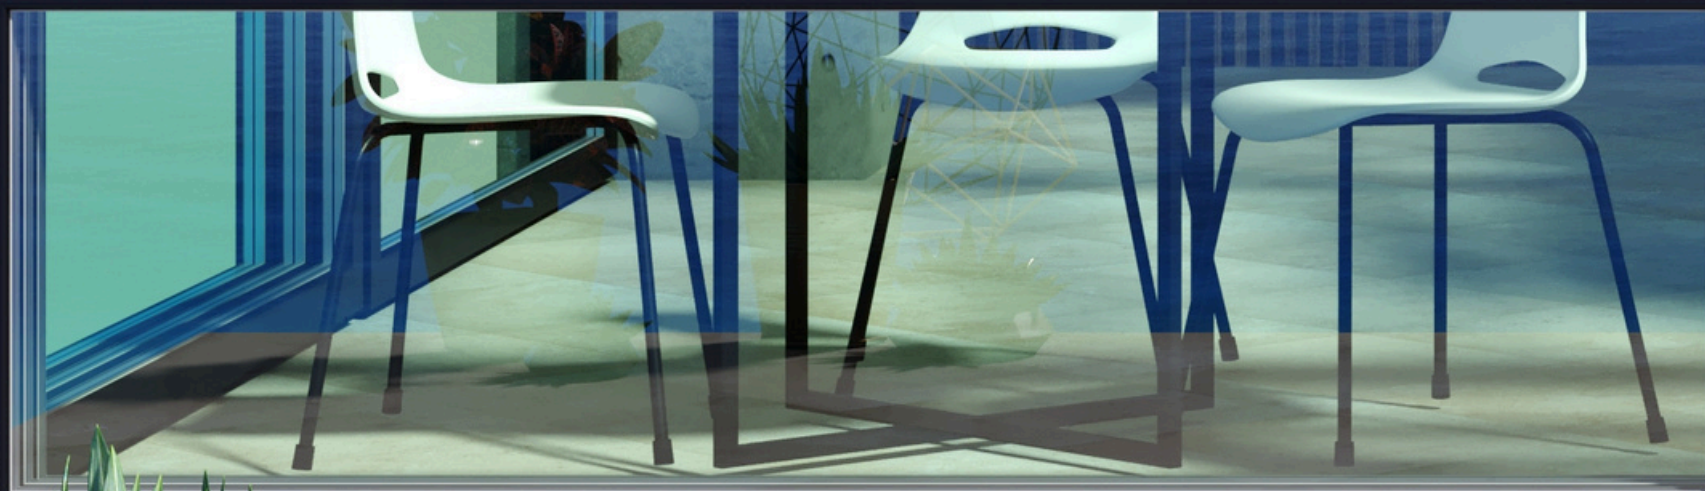

An aerial, top-down view of a river with white water rapids. The water is a mix of dark blue and white foam, creating a dynamic, textured pattern. The rapids are centered and flow from the top towards the bottom of the frame.

CARPORT HARMONY

SKADI OUTDOOR DESIGN

SLYDON

SKADI OUTDOOR DESIGN

ELAVOR

SKADI OUTDOOR DESIGN

ZENITH

SKADI OUTDOOR DESIGN